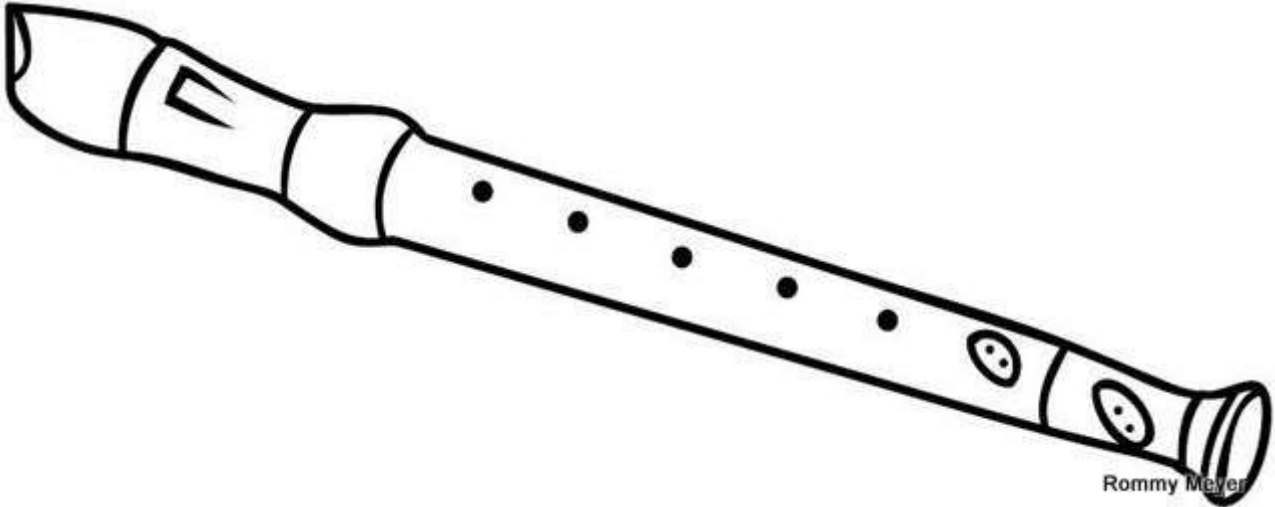

Rommy Meyer